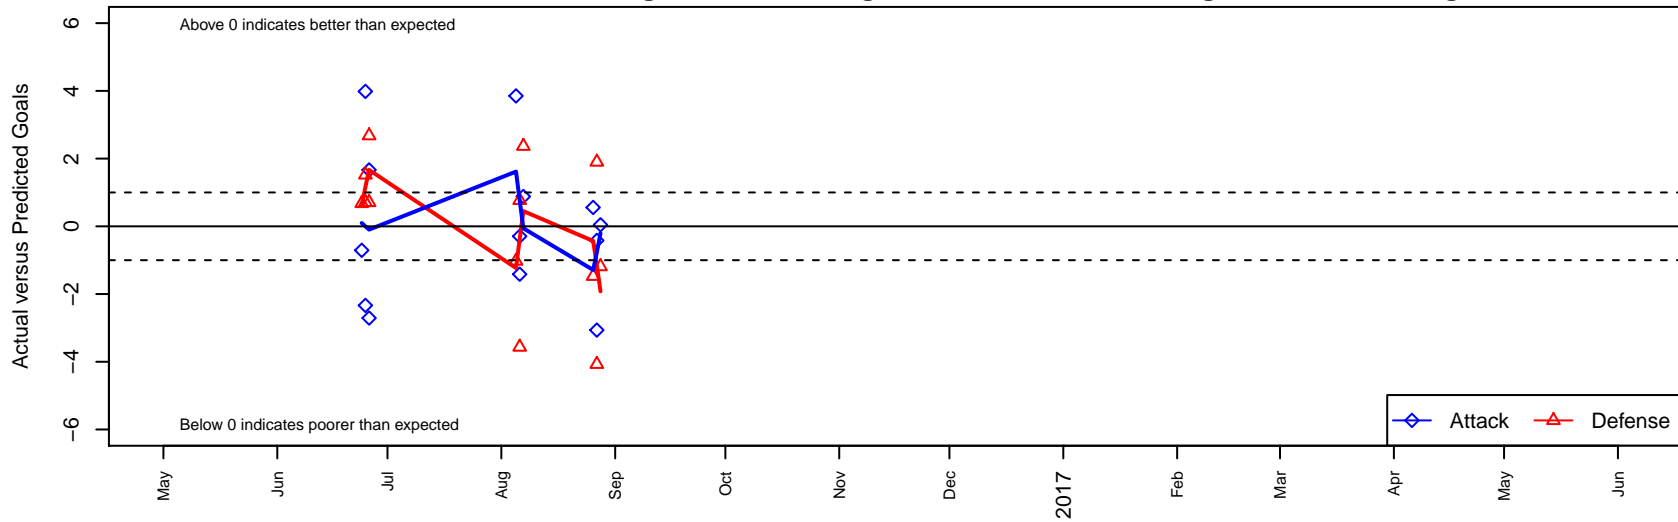

Dalles FC Whitecaps B05

, OR
 B05 total strength=556
 attack=0.79 defense=0.23

alt names used:
 The Dalles FC Whitecaps
 TDFC White Caps
 The Dalles FC Whitecaps

Venues played:
 2016 Clash At the Border Silver/Bronze U12
 2016 Mt Hood Challenge U12 Silver
 2016 Summer Slam Gold/Silver U12

Dalles FC Whitecaps B05
 Dots are actual minus expected GF (blue circles) and GA (red triangles).
 Blue line is smoothed change in attack strength. Red is smoothed change in defense strength.

**attack and defense variance (black dot)
relative to other teams
and top 10 in region**

**attack and defense rating
relative to others at age
and all opponents in last 13 months**

**attack and defense rating
relative to others at age
and all opponents in last 13 months**

Performance relative to 13 month average

Performance relative to 13 month average

Distribution of opponents
Red = Lose zone, Blue = Win zone, Green = Even
Black line separates win/lose zones

lot. A=Neither has attack advantage, B=Opponent has both attack and defense advantage, C=Opponent has both attack and defense disadvantage, D=Both have