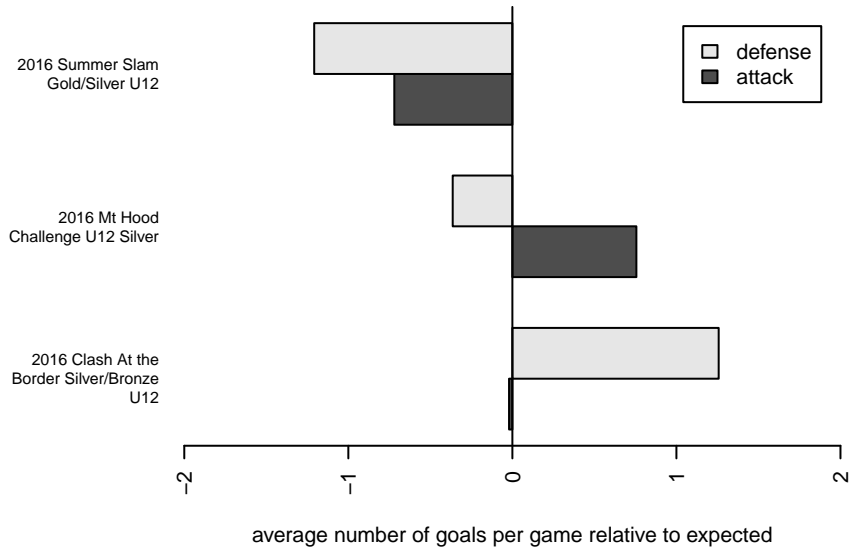

Dalles FC Whitecaps B05

, OR
 B05 total strength=556
 attack=0.79 defense=0.23

alt names used:
 The Dalles FC Whitecaps
 TDFC White Caps
 The Dalles FC Whitecaps

Venues played:
 2016 Clash At the Border Silver/Bronze U12
 2016 Mt Hood Challenge U12 Silver
 2016 Summer Slam Gold/Silver U12

Dalles FC Whitecaps B05
 Dots are actual minus expected GF (blue circles) and GA (red triangles).
 Blue line is smoothed change in attack strength. Red is smoothed change in defense strength.

**attack and defense variance (black dot)
relative to other teams
and top 10 in region**

**attack and defense rating
relative to others at age
and all opponents in last 13 months**

**attack and defense rating
relative to others at age
and all opponents in last 13 months**

Performance relative to 13 month average

Performance relative to 13 month average

Distribution of opponents
Red = Lose zone, Blue = Win zone, Green = Even
Black line separates win/lose zones

lot. A=Neither has attack advantage, B=Opponent has both attack and defense advantage, C=Opponent has both attack and defense disadvantage, D=Both have